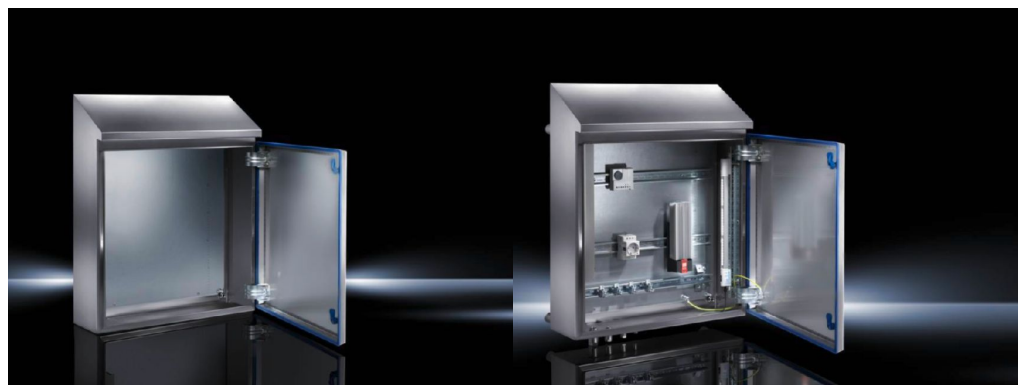

SOFTWARE & SERVICES

FRIEDHELM LOH GROUP

Hygienic Design Compact enclosure HD – HD 1316.600

created : 14.04.2016 build on www.rittal.com/uk-en

Product description

Benefits: Roof pitch 30° forwards

Material: Enclosure and door: Stainless steel 1.4301 (AISI 304)
Mounting plate: Sheet steel
Lock inserts HD: Stainless steel 1.4404 (AISI 316L)
Seal: Silicone, compliant with FDA Guideline 21 CFR 177.2600

Surface finish: Enclosure and door: Brushed, grain 400, peak-to-valley height < 0.8 µm
Mounting plate: Zinc-plated
Seal: Blue, dyed (RAL 5010)

**Protection category
IP to IEC 60 529:** IP 66

**Protection category
IP to DIN 40 050-9:** IP 69K